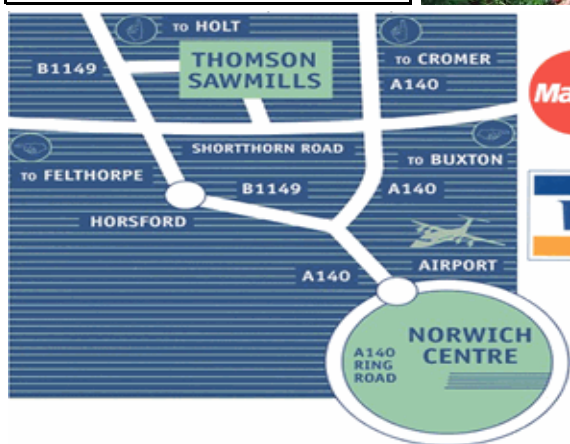

IRONMONGERY

12" Tee Hinges	£4.24
14" Tee Hinges	£6.49
15" Tee Hinges	£7.67
16" Tee Hinges	£8.49
18" Tee Hinges	£8.85
Suffolk Latch	£9.67
MED Auto Gate Latch	£4.26
LGE Auto Gate Latch	£4.61
Ring Latch	£9.19
18" Garage Door Bolt	£14.04
Oval Padbolt	£4.24
Brenton Bolt	£4.60
Autolock Animal Bolt	£13.20
Vertical Hasp & Staple	£14.04
4" Wire Hasp & Staple	£1.89
18" Adj. Bands&Hooks	£19.80
24" Adj. Bands&Hooks	£21.53
24" Adj. Hooks on Plates	£21.53
Cabin Hook	£2.36
8" Gate Return Spring	£10.26
Double Gate Fastening	£15.89
Arris Rail Bracket	£1.51
Panel Clip	£0.57
Trellis Clip	£0.50
Met Post 75 x 75	£5.88
Met Post 100 x 100	£7.87
Bolt Down 75 x 75	£4.61
Bolt Down 100 x 100	£5.42
POST CAPS	
Post Caps 3"	£0.65
Post Caps 4"	£0.91
NAILS	
50mm	£2.51
75mm	£2.38
100mm	£2.31
MISCELLANEOUS	
Decking Screws	£5.29
Protek	£6.50